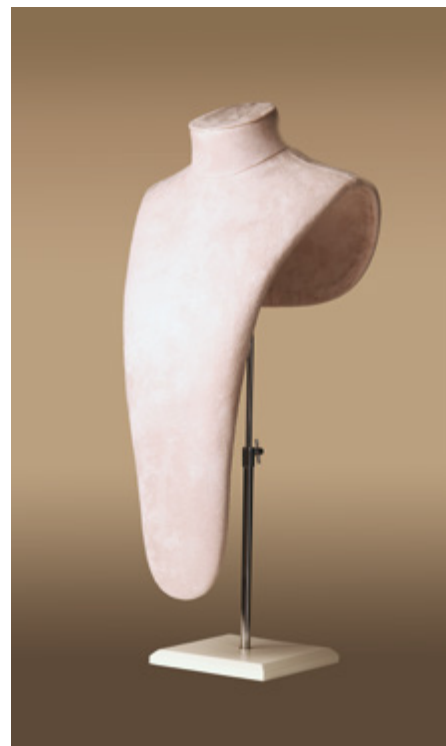

ACCY2P

ARTISAN

All products are available in a choice of fabrics and bases

Universal Display Fittings Co. Ltd
Unit 4 95 Victoria Road
London
NW10 6DJ
United Kingdom
Tel. 020 8206 5010
info@universaldisplay.co.uk
www.universaldisplay.co.uk

Universal Display & Design Inc.
413 W14 Street
Ground Floor & Suite 200
New York 10014
USA
Tel. 212 242 0374
info@universaldisplayusa.com
www.universaldisplayusa.com

Universal Display Hungary
1126 Budapest
Kiss János altábornagy
utca 23. 3. emelet 3.
Hungary
Tel: 020 8206 5010
info@universaldisplay.eu
www.universaldisplay.eu