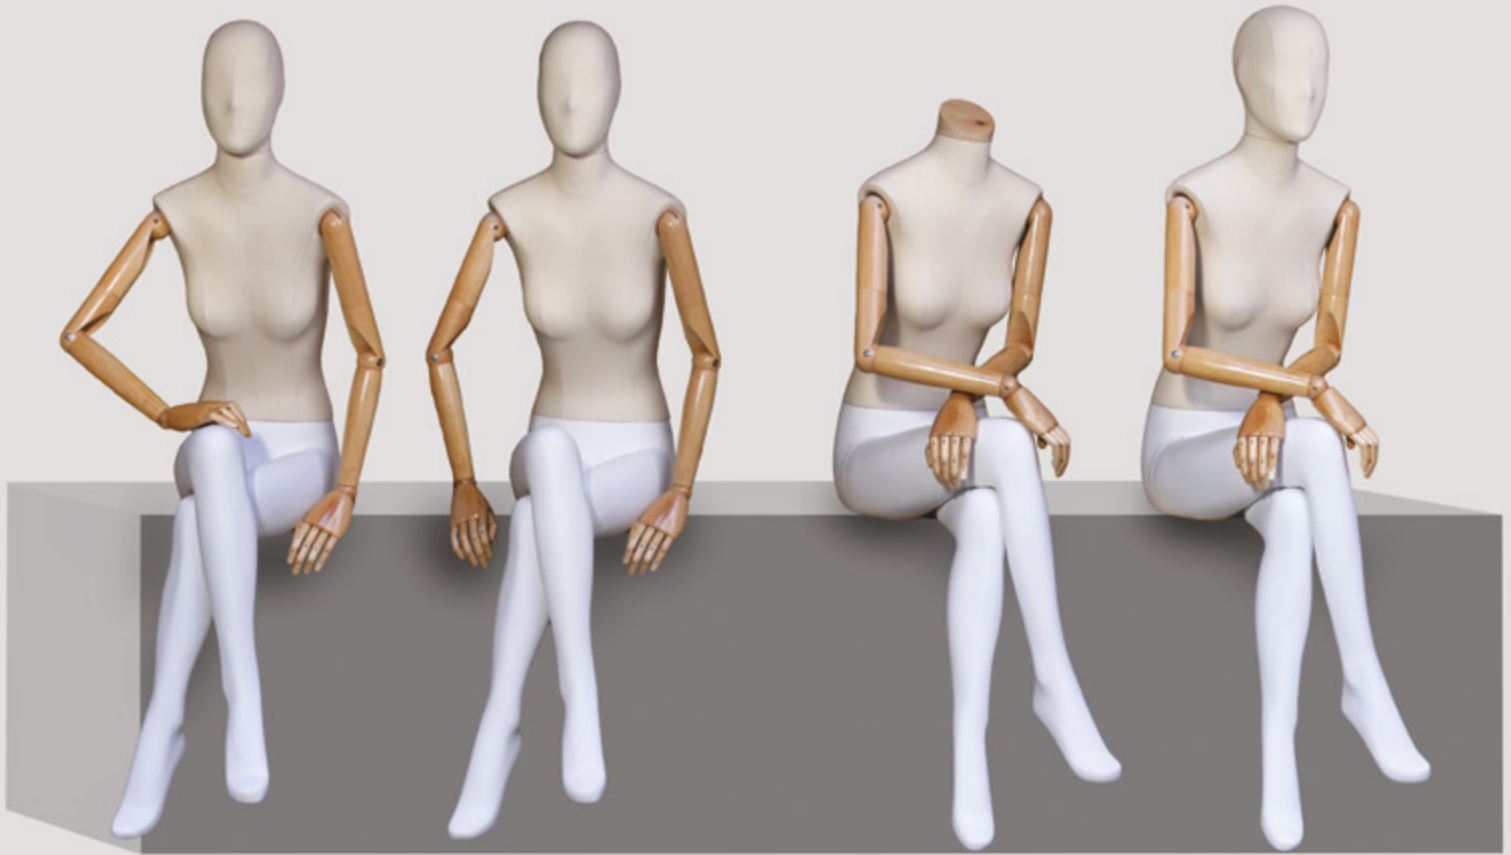

DUAL

Universal Display Fittings Co. Ltd
Unit 4 95 Victoria Road
London
NW10 6DJ
United Kingdom
Tel. 020 8206 5010
info@universaldisplay.co.uk
www.universaldisplay.co.uk

Universal Display & Design Inc.
413 W14 Street
Ground Floor & Suite 200
New York 10014
USA
Tel. 212 242 0374
info@universaldisplayusa.com
www.universaldisplayusa.com

Universal Display Hungary
1126 Budapest
Kiss János altábornagy
utca 23. 3. emelet 3.
Hungary
Tel: 020 8206 5010
info@universaldisplay.eu
www.universaldisplay.eu