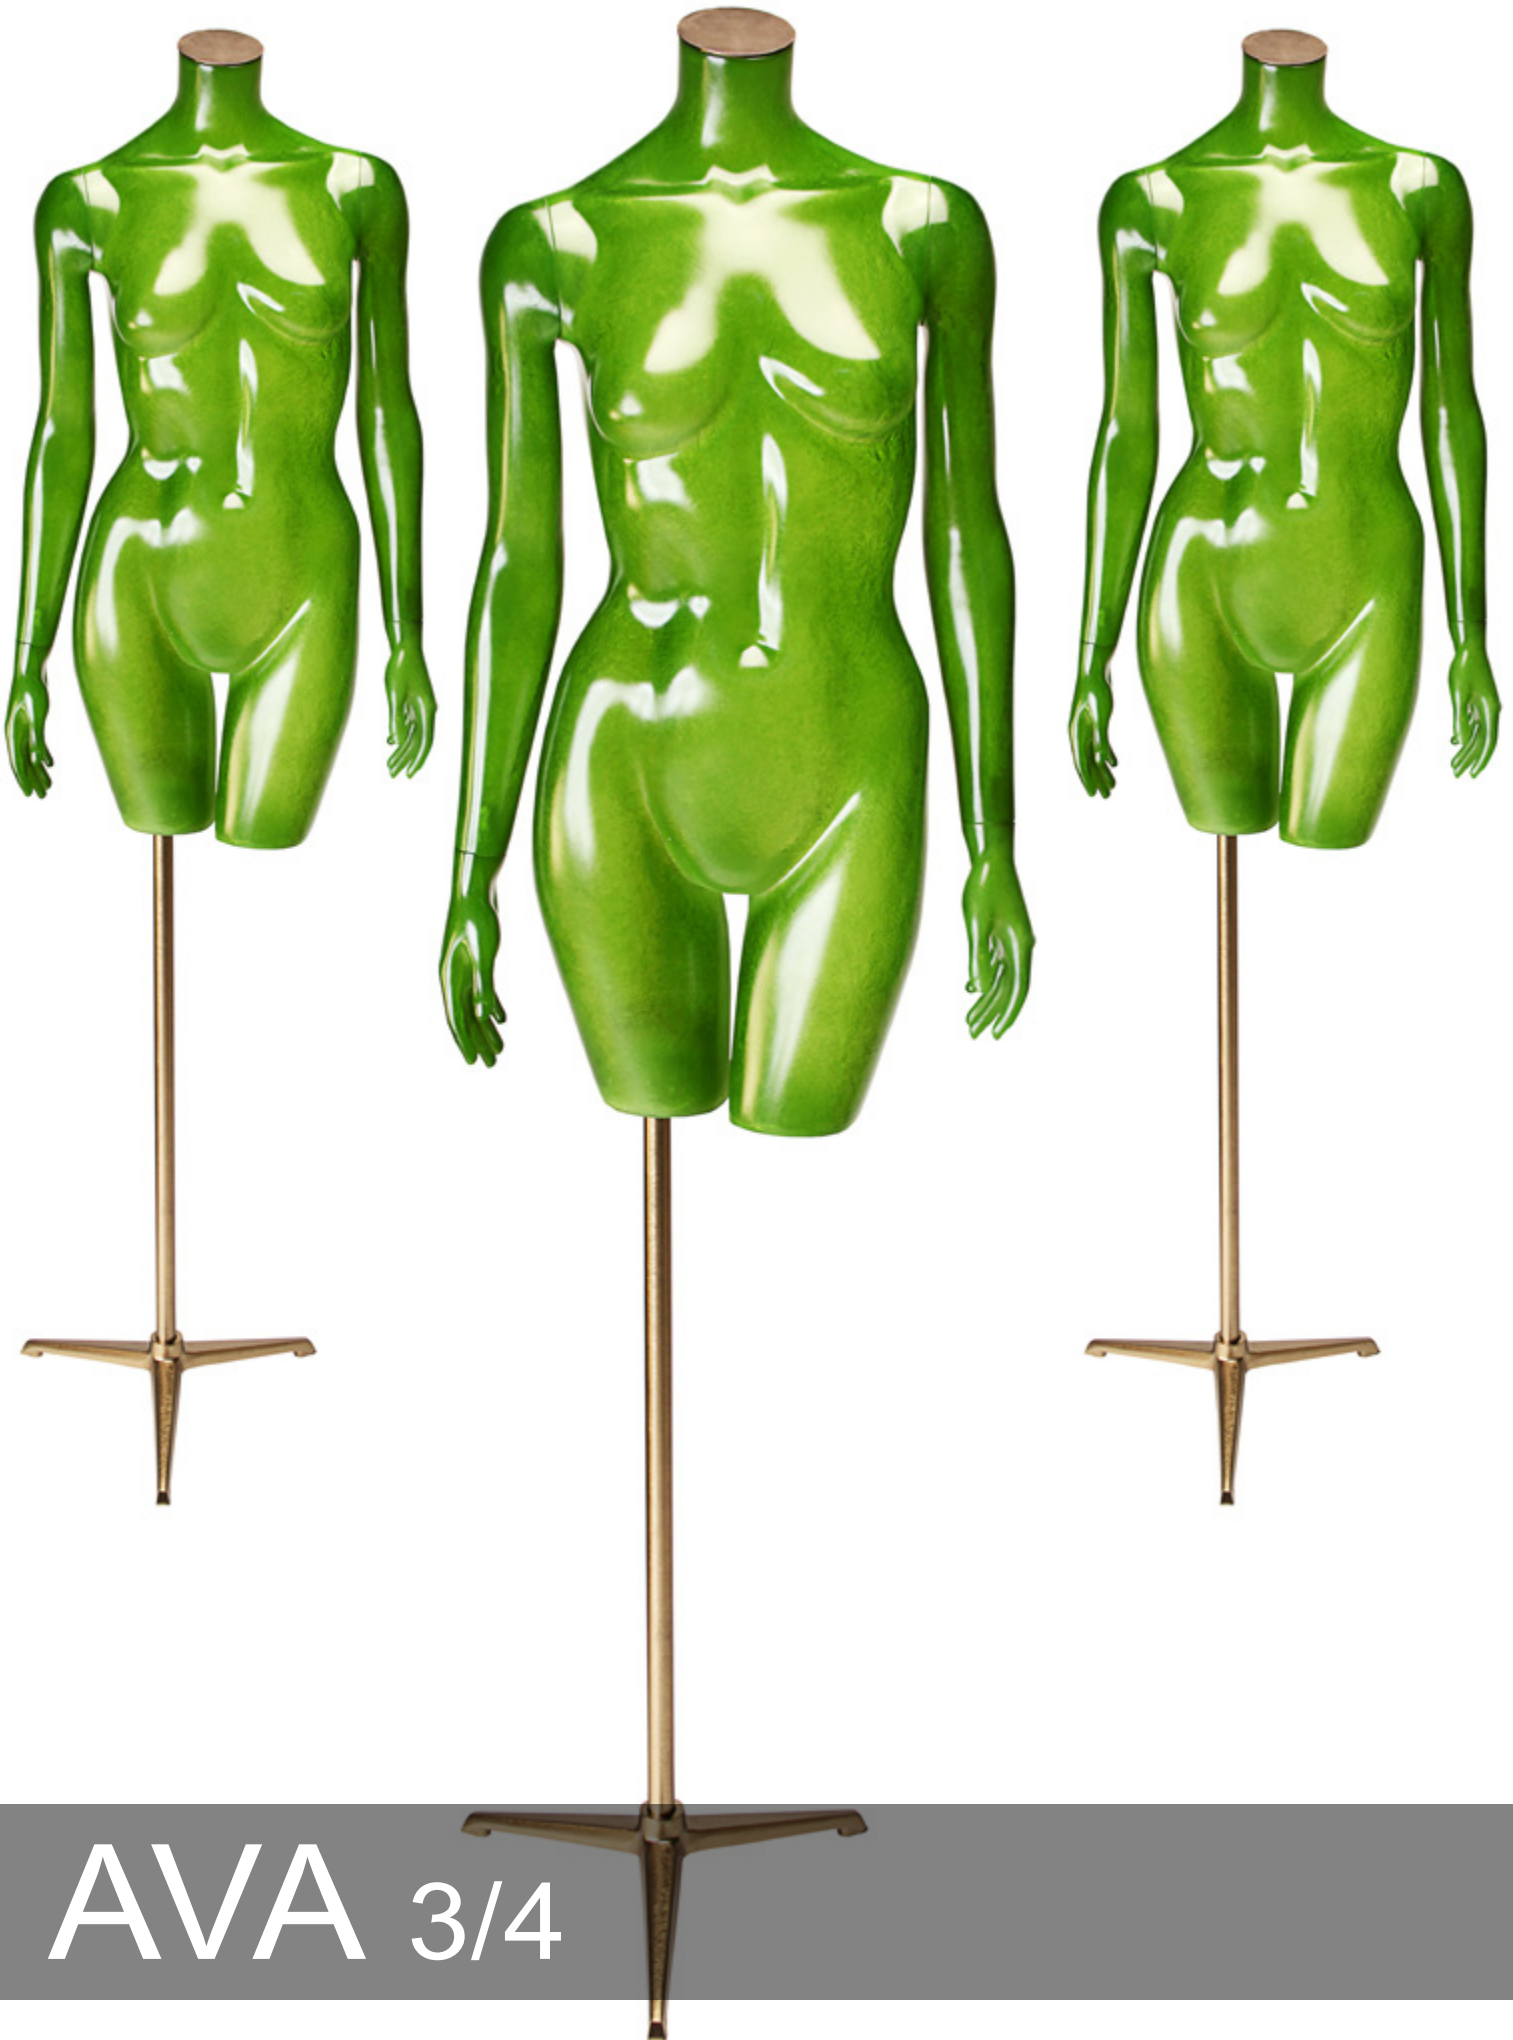

TST 2

AVA 3/4

THE AVA BUST COLLECTION IS AVAILABLE IN A RANGE OF INNOVATIVE MATERIALS, FROM SUSTAINABLE BAMBOO TO A TRANSLUCENT FINISH OR PAINT FINISH IN A COLOUR OF YOUR CHOICE.

AVA 3/4

AVA HANGING

TS 1

TS 3