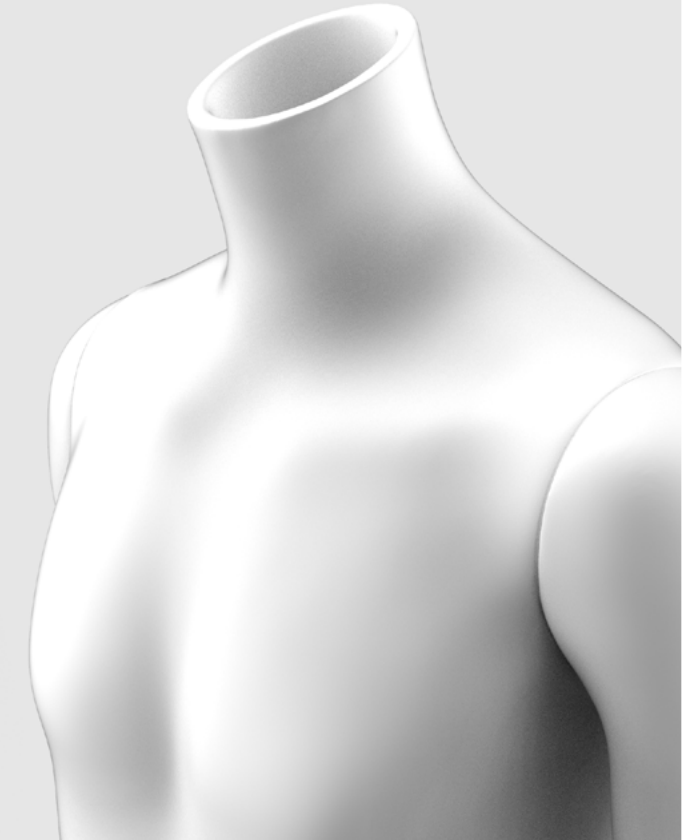

MUSEUM

SERIES MM1

MM1

MM1
No Head

MM1
Calico Covered Torso &
Head

MM1
Calico Covered Torso
Wire Arms

MM1
Calico Covered Torso &
Head
Wire Arms

MM1
Calico Covered Torso
Head & Arms

MM1

Height:
With Head 182 cm / 71.6"
Without Head 160 cm / 62.9"
Neck 33 cm / 13"

Chest 84 cm / 33"

Waist 65 cm / 25.5"

Hips 81 cm / 31.8"

Inside Leg
Ankle to Crotch
80 cm / 31.4"

MM1 H1
Removable Head

Universal Display Fittings Co. Ltd
Unit 4 95 Victoria Road
London
NW10 6DJ
United Kingdom
Tel. 020 8206 5010
info@universaldisplay.co.uk