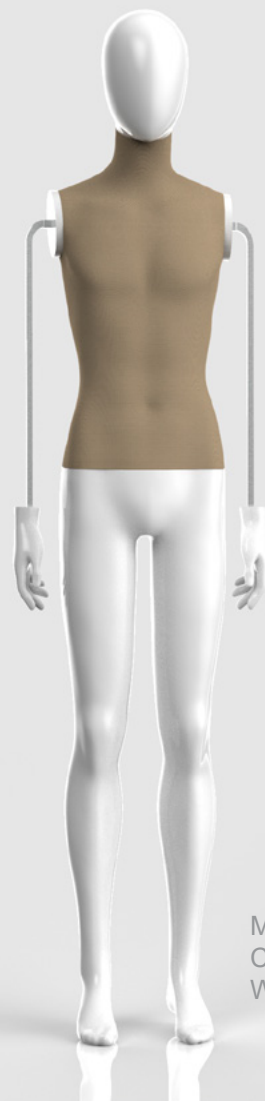

MUSEUM

SERIES MM1

MM1

MM1
No Head

MM1
Calico Covered Torso &
Head

MM1
Calico Covered Torso
Wire Arms

MM1
Calico Covered Torso &
Head
Wire Arms

MM1
Calico Covered Torso
Head & Arms

MM1

Height:
With Head 182 cm / 71.6"
Without Head 160 cm / 62.9"
Neck 33 cm / 13"

Chest 84 cm / 33"

Waist 65 cm / 25.5"

Hips 81 cm / 31.8"

Inside Leg
Ankle to Crotch
80 cm / 31.4"

MM1 H1
Removable Head

Universal Display Fittings Co. Ltd
Unit 4 95 Victoria Road
London
NW10 6DJ
United Kingdom
Tel. 020 8206 5010
info@universaldisplay.co.uk